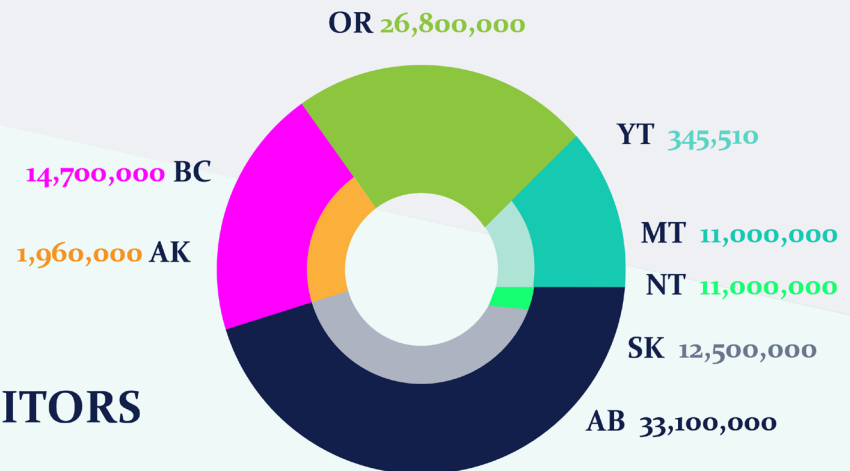

# PNWER VALUE OF TOURISM

## TOURISM EMPLOYMENT

## TOTAL VISITORS

# PNWER VALUE OF TOURISM

**TOURISM EMPLOYMENT**

**\$55,032,500,000**

**TOURISM REVENUE**

**100,497,320**

**VISITOR VOLUME**