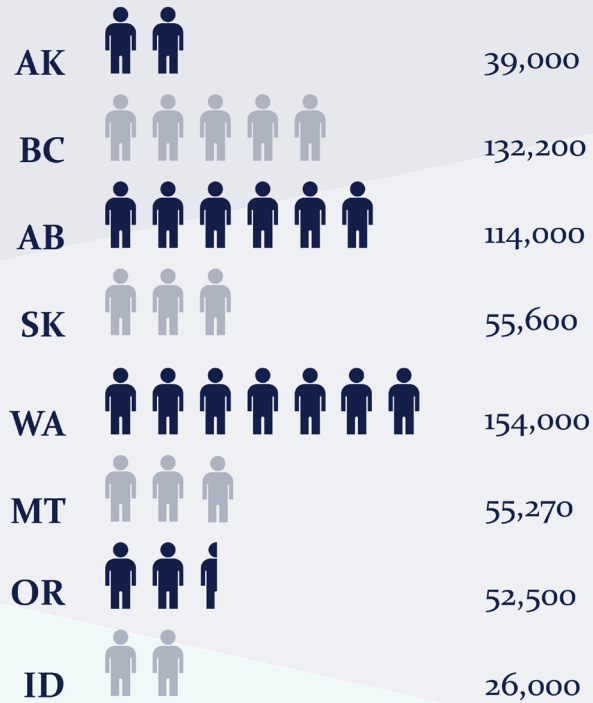

# PNWER VALUE OF TOURISM

## TOURISM EMPLOYMENT

## TOTAL VISITORS

# PNWER VALUE OF TOURISM

**TOURISM EMPLOYMENT**

**\$55,032,500,000**

**TOURISM REVENUE**

**100,497,320**

**VISITOR VOLUME**