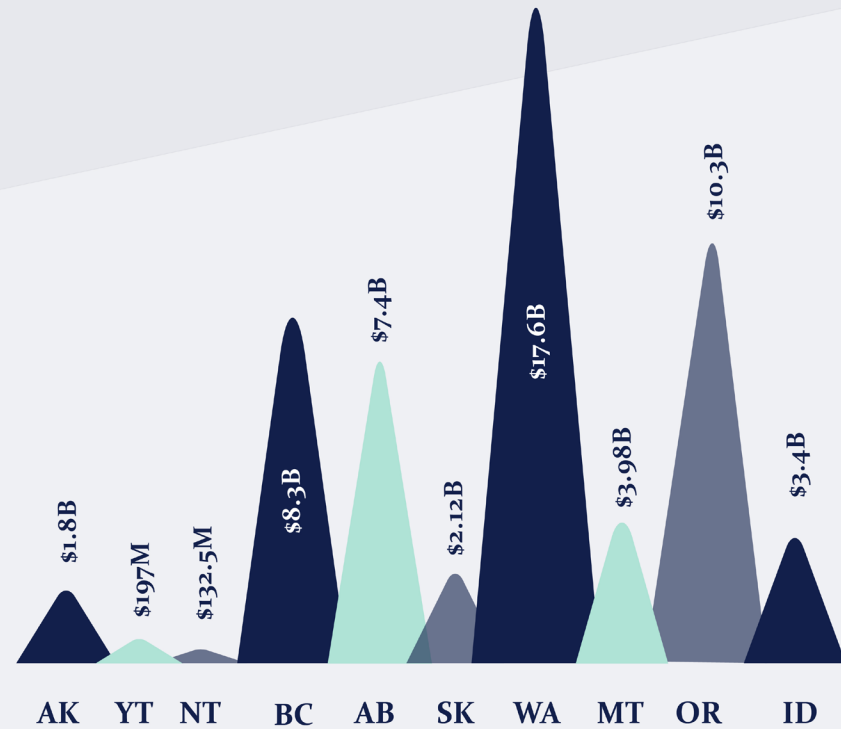

## TOURISM EMPLOYMENT

## TOURISM REVENUE

## TOTAL VISITORS

# PNWER VALUE OF TOURISM

**TOURISM EMPLOYMENT**

**\$55,032,500,000**

**TOURISM REVENUE**

**100,497,320**

**VISITOR VOLUME**